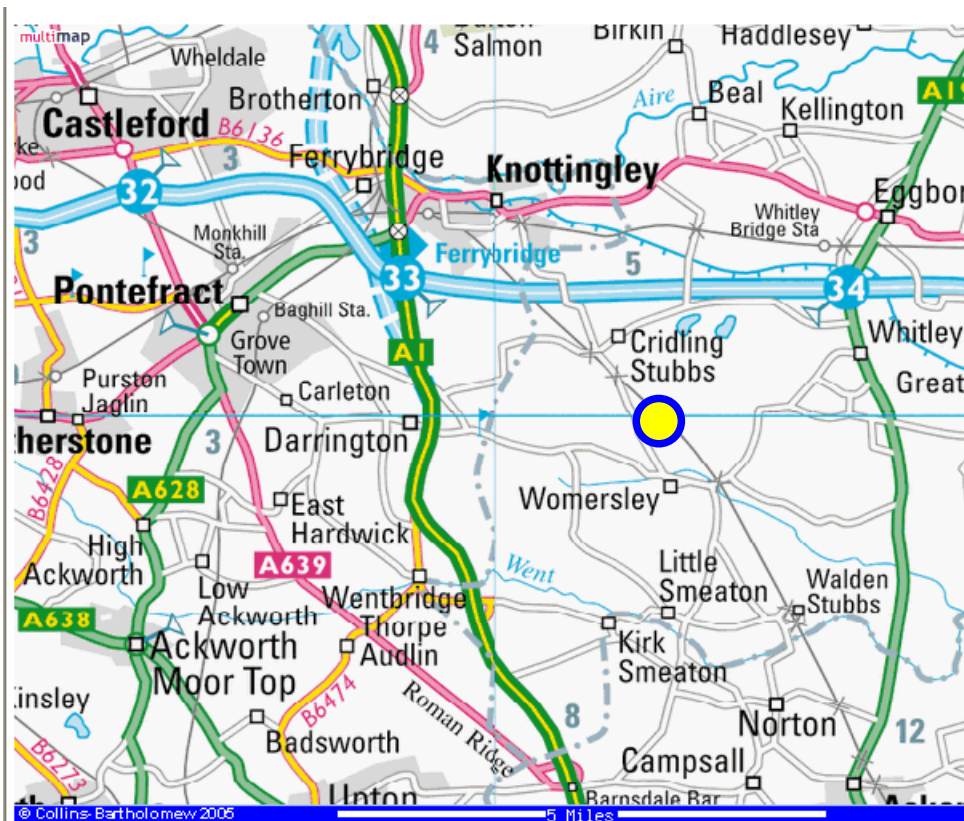

This is a private managed dive site. You will need to register with them on arrival before you are allowed to dive. There are changing facilities, toilets, a shop and café all on site.

- Site Registration is £5 per year
- Entry is £10 per day visit
- Air fills £3 (if required for second dive)

Notes:

Meeting Time:

Equipment:

Crew Contact Details:
Smudge 07889 071230