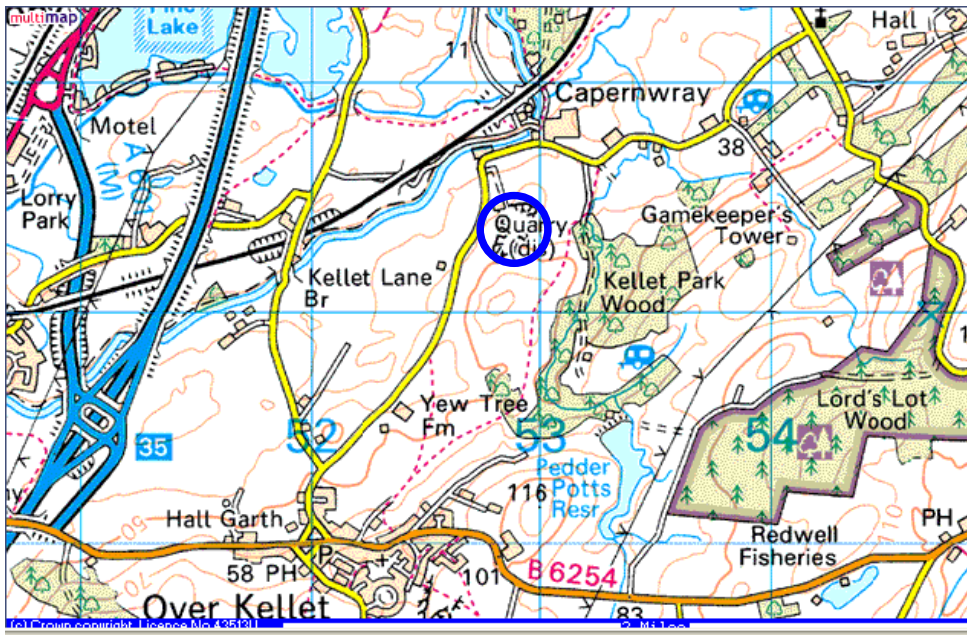

Capernwray Dive Site

Directions and Details

Jackdaw Quarry
Capernwray Road
Over Kellet
Carnforth
Lancashire
LA6 1AD

Telephone: 01524 735132

This is a private managed dive site. You will need to register with them on arrival before you are allowed to dive. There are changing facilities, toilets, a shop and café all on site.

- Site Registration is £15 life membership for qualified divers (£5 student divers card)
- Entry is £14 per day visit
- Air fills £3

M6 Junction 35

Notes:

Meeting Time:

Equipment:

Crew Contact Details:
Smudge 07889 071230